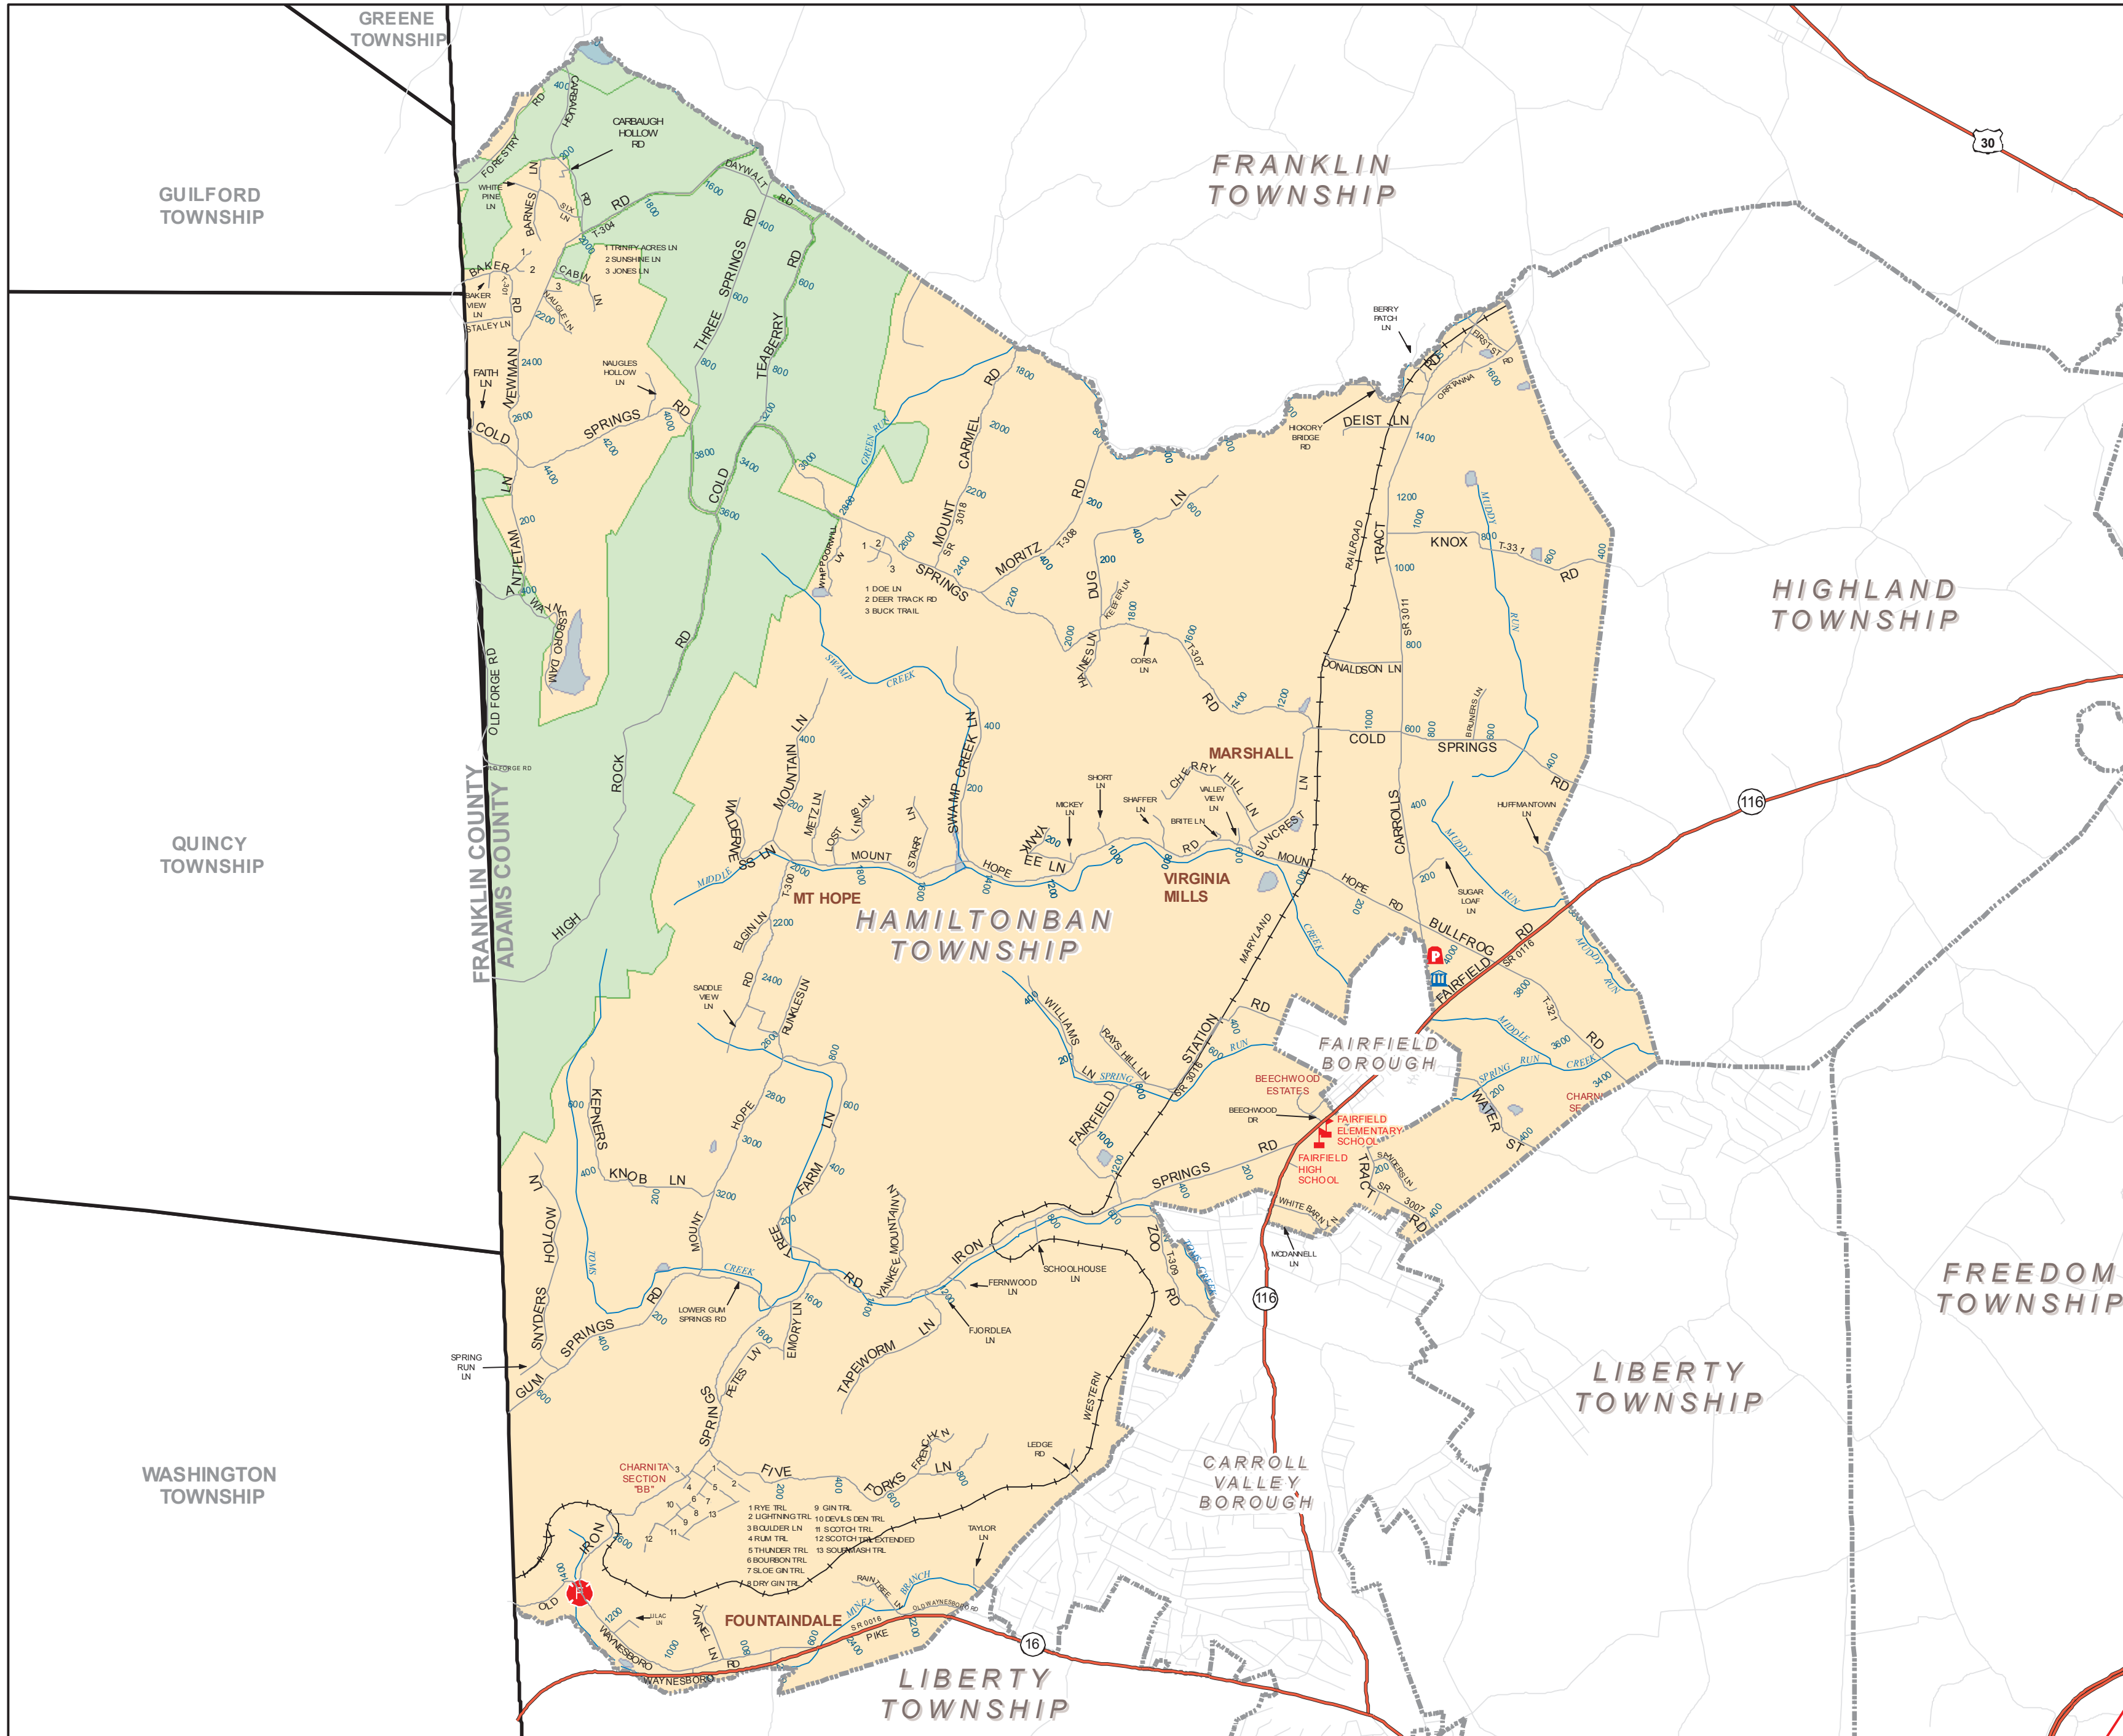

HAMILTONBAN TOWNSHIP

LEGEND

- Roads
- US Routes
- State Routes
- Municipality
- County Boundary
- **BUTLER TWP**
  Township
- **FAIRFIELD BOROUGHS**
  Boroughs
- **ASPERS**
  Area Name
- **HIDDEN PINES**
  Subdivision
- **2000**
  Address Ranges
- School Building
- Municipal Building
- Police Station
- Fire Station
- Streams
- Railroad
- Michaux State Forest